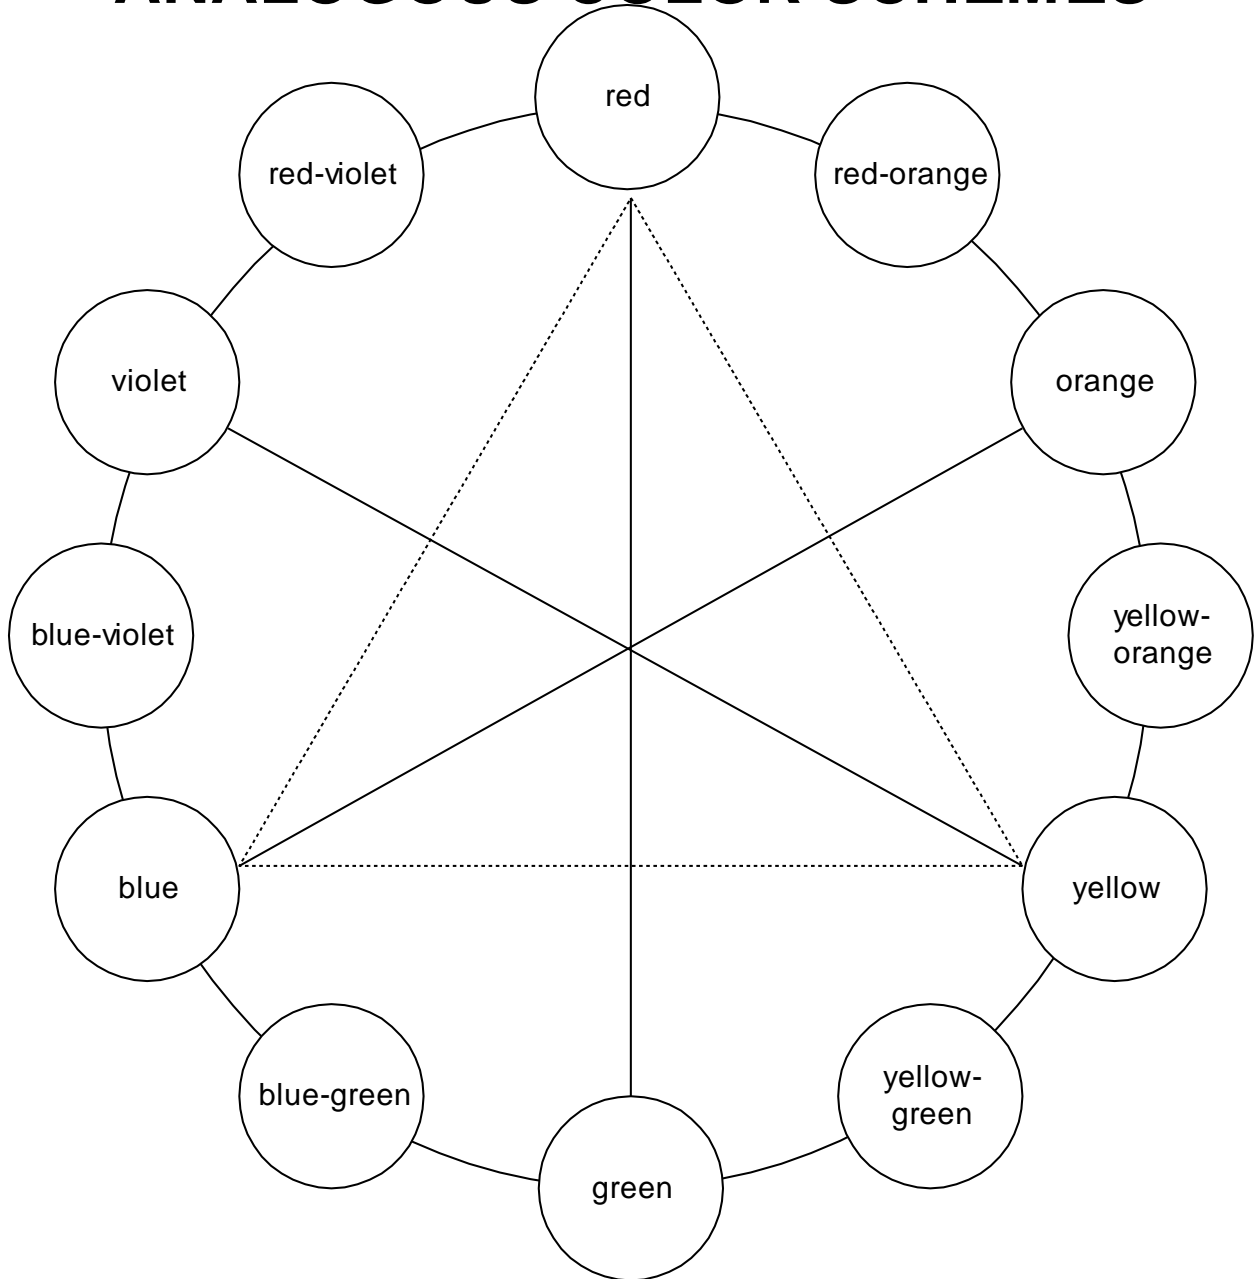

ANALOGOUS COLOR SCHEMES

ANALOGOUS COLORS are found side by side in a series on the Intermediate Color Wheel:

blue, blue-violet, and violet

yellow, yellow-orange, and orange

blue-violet, violet, and red-violet

blue, blue-green, green, yellow-green (*often used in Landscape paintings*)

red, red-orange, orange, and yellow-orange, etc.