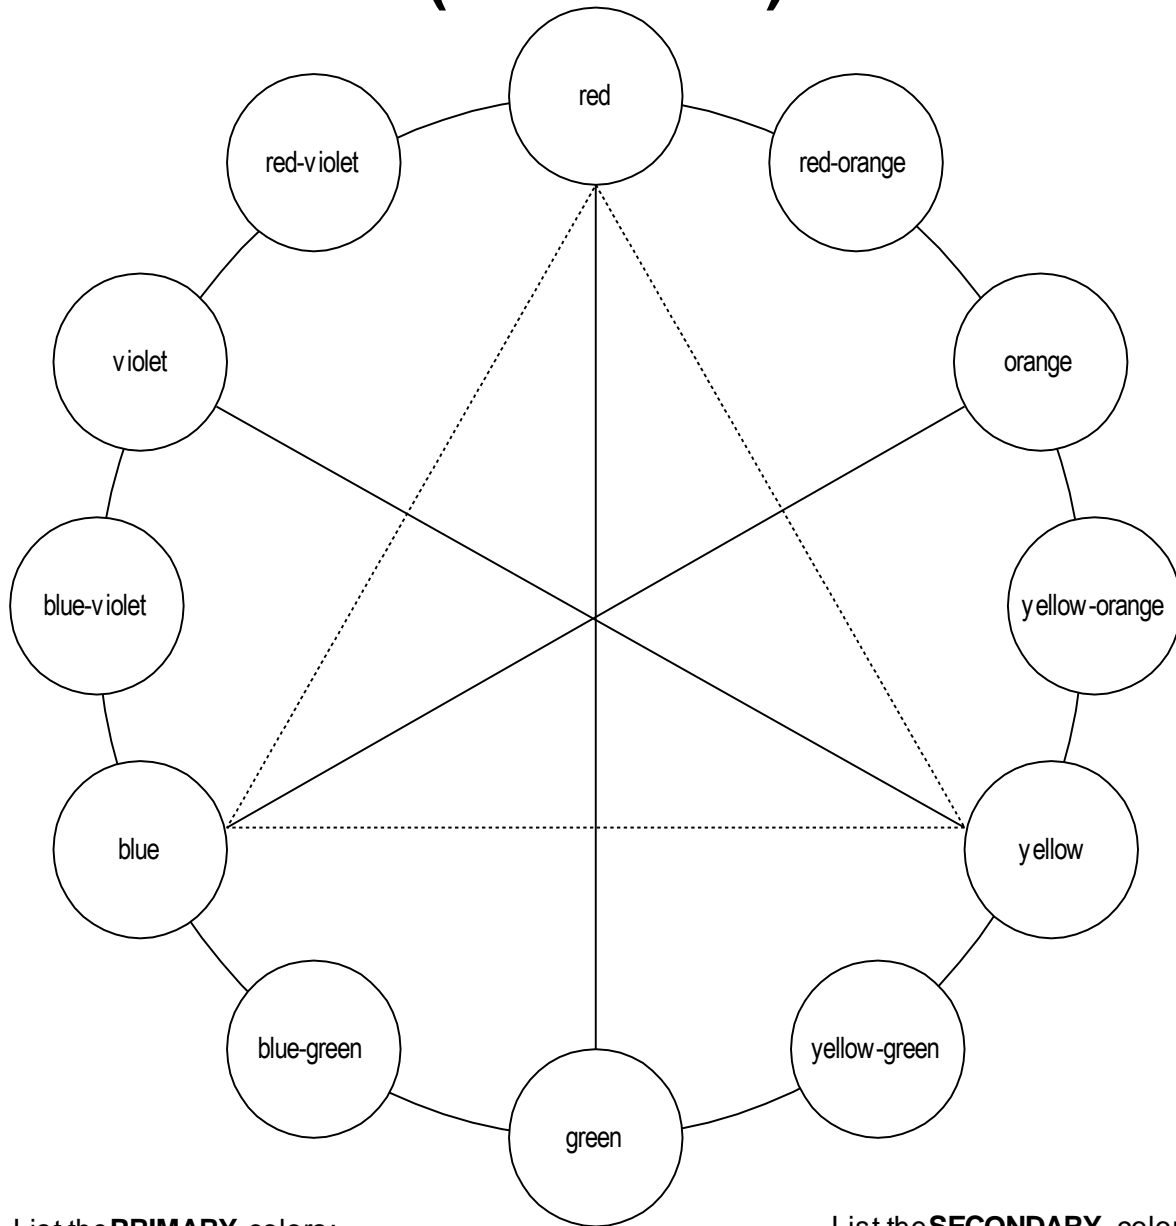

INTERMEDIATE (TERTIARY) COLOR WHEEL

List the **PRIMARY** colors:

List the **SECONDARY** colors:

COMPLIMENTARY COLORS

are the Primary and Secondary colors directly opposite each other on the color wheel-

RED and GREEN

VIOLET and YELLOW

BLUE and ORANGE

INTERMEDIATE (TERTIARY) COLORS are made by mixing a PRIMARY COLOR (listed first) and the SECONDARY COLOR that is next to it on the COLOR WHEEL.

INTERMEDIATE colors include red-orange, yellow-orange, yellow-green, blue-green, blue-violet, and red-violet